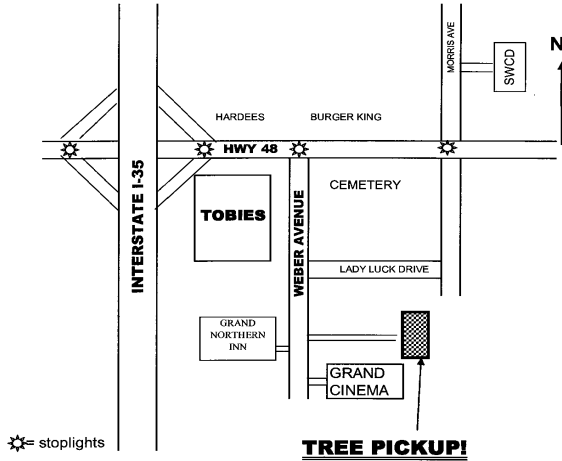

Tree Pick-up Notice

The trees you ordered from Pine County SWCD may be picked up at our "Tree Shack" during the following days & times:

Thursday, April 30: 4:00 —7:00 pm

Friday, May 1: 10:00 am—7:00 pm

Saturday, May 2: 9:00 am—noon

From the North:

Head South on 35, take the Hinckley exit. Take a left, onto Hwy 48, heading east (over the freeway). Go through the first set of stoplights, continue past Tobies. Turn right on Weber Avenue. Go approx. 0.3 miles. Turn left in the driveway just before Grand Cinema.

From the South:

Head North on 35, take the Hinckley exit. Take a right off the ramp onto Hwy 48. Turn right at the first set of stoplights (Weber Avenue). Go approx. 0.3 miles. Turn left in the driveway just before Grand Cinema.